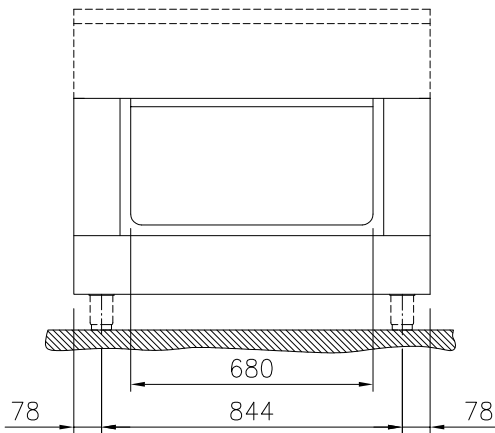

Main Features

- Open base compartment for storage of pots, pans, sheet pans, etc.
- All major components may be easily accessed from the front.
- [NOT TRANSLATED]

Construction

- Hygienic design of the open base compartment with large round edges.
- IPX5 water resistance certification.
- 2 mm top in 1.4301 (AISI 304).
- Flat surface construction with minimal hidden areas to easily clean all surfaces
- Internal frame for heavy duty sturdiness in stainless steel.

APPROVAL: _____

Experience the Excellence
www.electroluxprofessional.com

Front

Side

Top

Key Information:

External dimensions, Width:	
588217 (MA1ADAJ000)	1000 mm
External dimensions, Depth:	800 mm
External dimensions, Height:	550 mm
Cupboard Cavity Dimensions (width):	680 mm
Cupboard Cavity Dimensions (height):	330 mm
Cupboard Cavity Dimensions (depth):	740 mm
Net weight:	24 kg