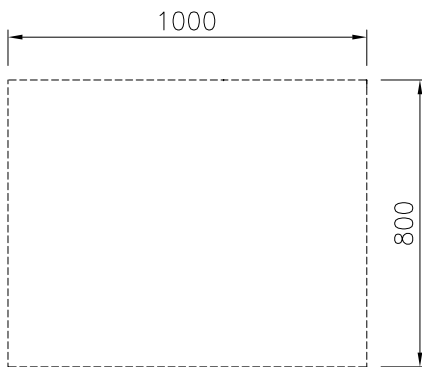

APPROVAL: _____

Experience the Excellence
www.electroluxprofessional.com

Front

Side

Top

Key Information:

External dimensions, Width:	
588217 (MA1ADAJ000)	1000 mm
External dimensions, Depth:	800 mm
External dimensions, Height:	550 mm
Cupboard Cavity Dimensions (width):	680 mm
Cupboard Cavity Dimensions (height):	330 mm
Cupboard Cavity Dimensions (depth):	740 mm
Net weight:	24 kg