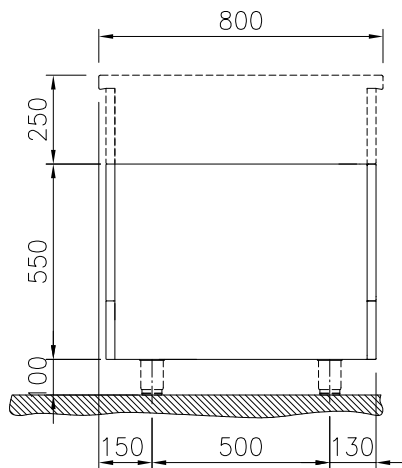

APPROVAL: _____

Experience the Excellence
www.electroluxprofessional.com

Front

Side

Top

Key Information:

External dimensions, Width:	
588217 (MA1ADAJ000)	1000 mm
External dimensions, Depth:	800 mm
External dimensions, Height:	550 mm
Cupboard Cavity Dimensions (width):	680 mm
Cupboard Cavity Dimensions (height):	330 mm
Cupboard Cavity Dimensions (depth):	740 mm
Net weight:	24 kg

Optional Accessories

- Stainless steel side panel (12mm), 800x800mm, freestanding PNC 912508
- Stainless steel front kicking strip, 1000mm width PNC 912600
- Stainless steel side kicking strips left and right, freestanding, 800mm width PNC 912619
- Stainless steel side kicking strips left and right, wall mounted, 800mm width PNC 912622
- Stainless steel side kicking strips left and right, back-to-back, 1600mm width PNC 912625
- Stainless steel plinth, against wall, 1000mm width PNC 912808
- Stainless steel plinth, freestanding, 1000mm width PNC 912827
- Stainless steel panel (12mm) 800x800mm, against wall, left side PNC 913094
- Stainless steel panel (12mm) 800x800mm, flush-fitting, against wall, right side PNC 913098
- Back panel, 1000x550mm, for bases and units, one-side operated PNC 913184
- Stainless steel side panel, left, h=800 PNC 913216
- Stainless steel side panel, right, h=800 PNC 913217
- - NOT TRANSLATED - PNC 913235
- - NOT TRANSLATED - PNC 913257
- - NOT TRANSLATED - PNC 913264
- - NOT TRANSLATED - PNC 913266
- - NOT TRANSLATED - PNC 913273
- - NOT TRANSLATED - PNC 913274
- - NOT TRANSLATED - PNC 913283
- - NOT TRANSLATED - PNC 913669
- - NOT TRANSLATED - PNC 913685